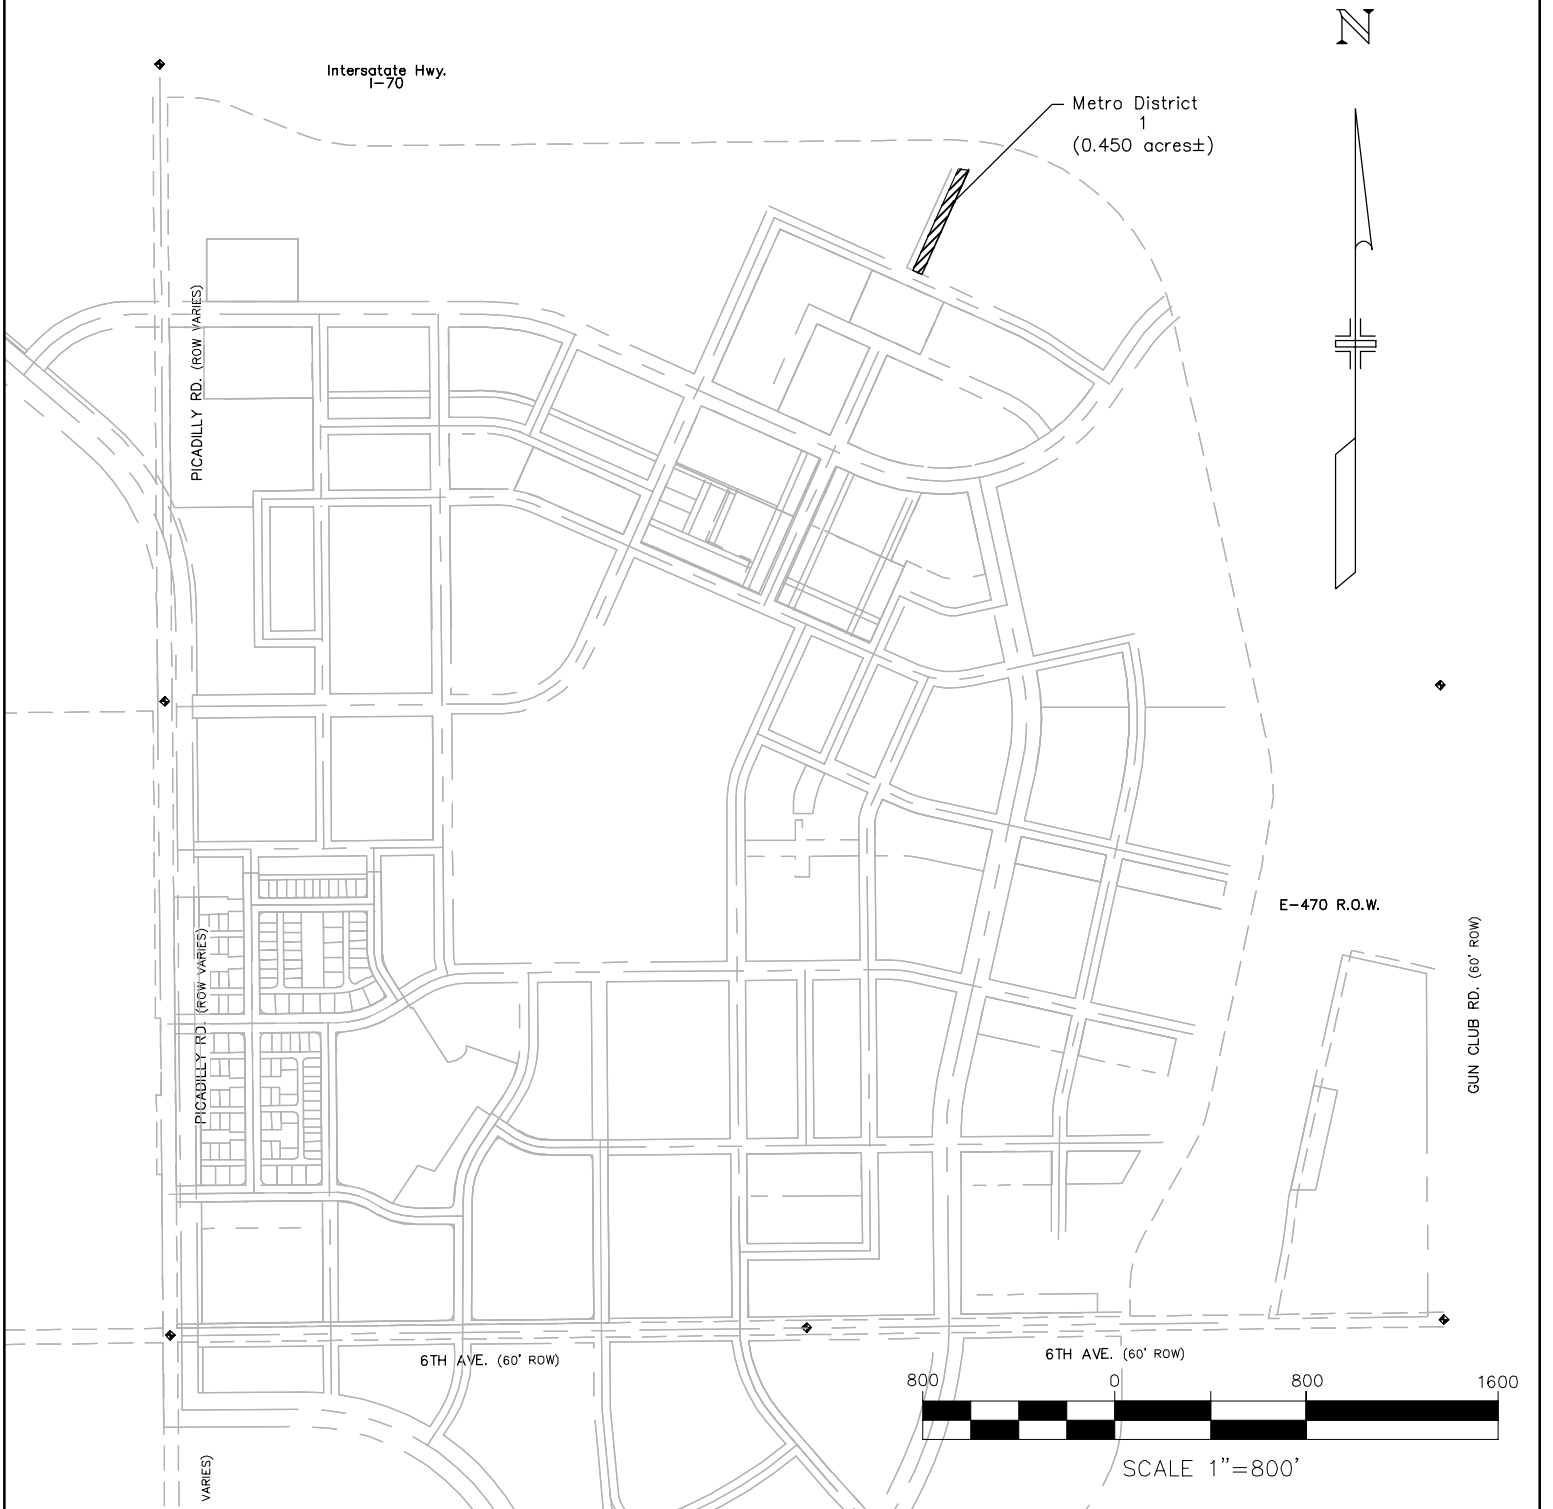

EXHIBIT

7595 Technology Way
 Suite 200, Denver,
 Colorado 80237
 Tel: 303-694-2770
 mickey.denison@aecom.com

This exhibit does not represent a monumented survey.

Scale:	Drawn by: JKB	Sheet No. 1	Drawing Name:
1"=800'	Checked by: MD	of 1 Sheet(s)	MD-No.1